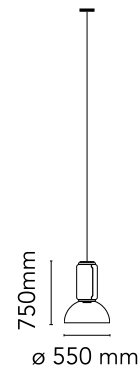

FLOS

■ F0263000 Black

Noctambule Suspension 1 Low Cylinder Bowl

Designed by Konstantin Grcic, 2019

36W - 1007lm - 2700K - CRI> 90

Hanging lamps consisting of interconnecting glass modules reaching a length of 3,2 mt. (126.77") with 4 mt. (157.48") suspended power cable. Cylindrical and semi-spherical transparent blown glass structure, suspended die cast aluminium ring connector, hydroformed steel internal lateral arm and injection moulded optical opal silicone outer ring diffusers. The power supply unit within the ceiling rose can be used as a dimmer to adjust the light intensity by 10% to 100% in either direction by means of the 0-10/1-10V, PUSH, DALI control.

Are you a professional and your project needs consulting and support?

[BOOK AN APPOINTMENT](#)

Main specifications

EAN	8059607000540
Mounting	Suspension
Environment	Indoor dry location
Light source type	LED
LED type	LED Module
Lamp holder	LED Module, COB LED
Power (W)	36
System flux (lm)	1007

Physical

Colour	Black
Cord length (mm)	4000
Canopy dimension (mm)	46
Net weight (kg)	10.7
Package volume (m3)	0.43
IP internal	20

Download

Mounting instructions	↓ PDF
Mounting instructions	↓ PDF
Spare Parts	↓ PDF