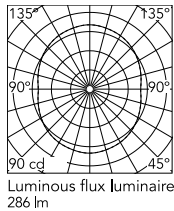

Physical

Colour	Black
Cord length (mm)	4000
Canopy dimension (mm)	46
Net weight (kg)	10.7
Package volume (m3)	0.43
IP internal	20

Download

Mounting instructions	↓ PDF
Mounting instructions	↓ PDF
Spare Parts	↓ PDF

Photometric Files

LDT / IES	↓ ZIP
-----------	-----------------------

Technical Drawings

3D	↓ ZIP
----	-----------------------

Schematic light drawing

Photometric

Lighting type	Total
Light distribution	Symmetric
CCT (K)	2700
CRI>	90