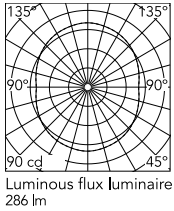

Physical

Colour	Black
Cord length (mm)	4000
Canopy dimension (mm)	46
Net weight (kg)	14.9
Package volume (m3)	0.26
IP internal	20

Download

- [Mounting instructions](#)  PDF
- [Mounting instructions](#)  PDF
- [Spare Parts](#)  PDF

Photometric Files

- [LDT / IES](#)  ZIP

Technical Drawings

- [3D](#)  ZIP

Schematic light drawing

Photometric

Lighting type	Total
Light distribution	Symmetric
CCT (K)	2700
CRI>	90

Electrical