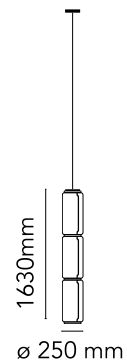

FLOS

■ F0264000 Black

Noctambule Suspension 3 High Cylinder

Designed by Konstantin Grcic, 2019

36W - 1202lm - 2700K - CRI> 90

Hanging lamps consisting of interconnecting glass modules reaching a length of 3,2 mt. (126.77") with 4 mt. (157.48") suspended power cable. Cylindrical and semi-spherical transparent blown glass structure, suspended die cast aluminium ring connector, hydroformed steel internal lateral arm and injection moulded optical opal silicone outer ring diffusers. The power supply unit within the ceiling rose can be used as a dimmer to adjust the light intensity by 10% to 100% in either direction by means of the 0-10/1-10V, PUSH, DALI control.

Are you a professional and your project needs consulting and support?

[BOOK AN APPOINTMENT](#)

Main specifications

EAN	8059607000557
Mounting	Suspension
Environment	Indoor dry location
Light source type	LED
LED type	LED Module
Lamp holder	LED Module
Power (W)	36
System flux (lm)	1202

Physical

Colour	Black
Cord length (mm)	4000
Canopy dimension (mm)	46
Net weight (kg)	14.9
Package volume (m3)	0.26
IP internal	20

Download

- [Mounting instructions](#)  PDF
- [Mounting instructions](#)  PDF
- [Spare Parts](#)  PDF