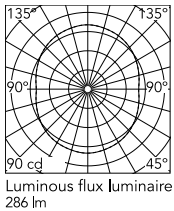

Schematic light drawing

Photometric

Lighting type	Total
Light distribution	Symmetric
CCT (K)	2700
CRI>	90

Electrical

Insulation class	I
Frequency (Hz)	50/60
Main voltage (Vac)	120-277
Driver	Integrated
Dimmable	Yes
Dimming type	Dimmable 0-10V, Dimmable Push, Dimmable 1-10V, Dimmable DALI 1
Dimming interface	Remote Dimmable (Dimmer Not Included)
Batteries inside	No
Charging min time	No

Ecodesign and Energy Labelling

This product contains a light source of energy efficiency class E

Replaceable (LED only)
light source by a
professional

Replaceable control
gear by a professional