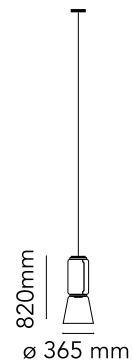

FLOS

■ F0268000 Black

Noctambule Suspension 1 Low Cylinder Cone

Designed by Konstantin Grcic, 2019

36W - 973lm - 2700K - CRI> 90

Hanging lamps consisting of interconnecting glass modules reaching a length of 3,2 mt. (126.77") with 4 mt. (157.48") suspended power cable. Cylindrical and semi-spherical transparent blown glass structure, suspended die cast aluminium ring connector, hydroformed steel internal lateral arm and injection moulded optical opal silicone outer ring diffusers. The power supply unit within the ceiling rose can be used as a dimmer to adjust the light intensity by 10% to 100% in either direction by means of the 0-10/1-10V, PUSH, DALI control.

Are you a professional and your project needs consulting and support?

[BOOK AN APPOINTMENT](#)