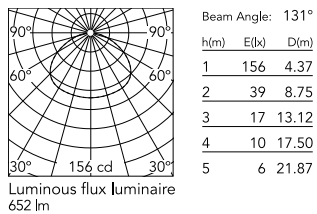

Schematic light drawing

Photometric

Lighting type	Direct
Light distribution	Symmetric

Electrical

Insulation class	II
Frequency (Hz)	50/60
Main voltage (Vac)	220-250
Dimmable	Yes
Dimming interface	Switch Integrated (Remote Dimmable)
Plug type	Type C
Batteries inside	No
Charging min time	No