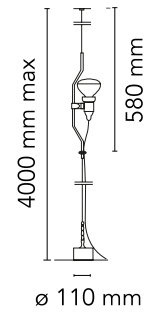

FLOS

F5400058 Nickel

Parentesi

Designed by Achille Castiglioni and Pio Manzu, 1971

Halogen - 150W

Lamp providing direct light. Lamp moves vertically via sliding of a painted or nickel-plated shaped steel tube on a ceiling-to-floor steel cable (4000 mm long). Fixture head made of injection-molded black elastomer housing a switch. Length of power cord from lamp-holder 4000 mm. Net weight 3 kg.

Are you a professional and your project needs consulting and support?

[BOOK AN APPOINTMENT](#)

Main specifications

EAN	8059607020296
Mounting	Suspension
Environment	Indoor dry location
Light source type	Bulb
Lamp category	Halogen
Lamp holder	E27
Ilcos	HSGSR
Number of heads	1
Power (W)	150

Physical

Colour	Nickel
Cord length (mm)	4000
Net weight (kg)	3.2
Package height (cm)	90
Package width (cm)	150
Package length (cm)	610
Package volume (m3)	0.01
IP internal	20

Download

[Mounting instructions](#) PDF