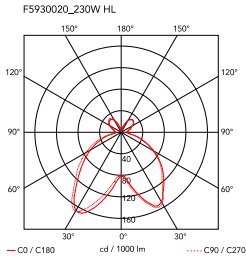

Physical

Colour	Glass
Cord length (mm)	2700
Net weight (kg)	6.8
Package height (cm)	500
Package width (cm)	575
Package length (cm)	575
Package volume (m3)	0.17
IP internal	20

Download

[Mounting instructions](#)  PDF

[Spare Parts](#)  PDF

Photometric Files

[LDT / IES](#)  ZIP

Technical Drawings

[2D](#)  ZIP

[3D](#)  ZIP

Schematic light drawing

Photometric