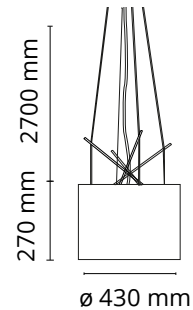

FLOS

F5930020 Glass

Ray Suspension

Designed by Rodolfo Dordoni, 2007

Halogen - 250W

Suspension lamp providing direct or diffused lighting. Chrome-plated metal structure and lathe-shaped aluminum diffusers, painted white on the inside, and shiny white or black on the outside or gray-colored, blown and overlaid glass with glossy external finish. Liquid paint protection. Opal blown glass inner diffuser. White painted steel ceiling attachment protected with transparent paint, and polished aluminum cover.

Are you a professional and your project needs consulting and support?

[BOOK AN APPOINTMENT](#)

Main specifications

EAN	8059607020807
Mounting	Suspension
Environment	Indoor dry location
Light source type	Bulb
Lamp category	Halogen
Lamp holder	E27
Ilcos	HSGS
Number of heads	1
Power (W)	250

Physical

Colour	Glass
Cord length (mm)	2700
Net weight (kg)	6.8
Package height (cm)	500
Package width (cm)	575
Package length (cm)	575
Package volume (m3)	0.17
IP internal	20

Download

[Mounting instructions](#)  PDF