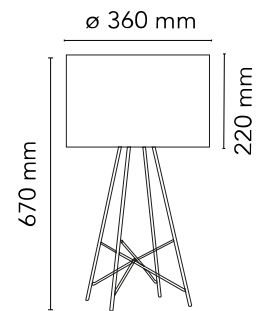

## Ray Table

Designed by Rodolfo Dordoni, 2007

Halogen - 150W

Table lamp providing diffused lighting. Steel tube (10 mm diam.) structure, welded, brushed and chrome-plated. Diffuser support disk in die-cast, polished and chrome-plated Zamak alloy. White injection-molded PA6 (nylon) lamp cover. Injection-molded PC (polycarbonate) inner diffuser in 3% opal color. Transparent injection-molded elastic PVC (polyvinylchloride) feet. Lathe-shaped aluminum diffusers, painted white on the inside, and shiny white or black on the outside or gray-colored, blown and overlaid glass with glossy external finish. On the cable there is the electronic dimmer which allows the regulation of light brightness.

### Physical

Colour	White
Cord length (mm)	1850
Net weight (kg)	4.2
Package volume (m3)	0.1
IP internal	20