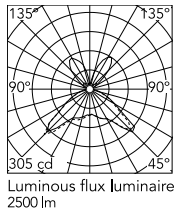

Schematic light drawing

Photometric

Lighting type	Indirect, Direct
Light distribution	Asymmetric

Electrical

Insulation class	II
Frequency (Hz)	50/60
Main voltage (Vac)	220-240
Dimmable	Yes
Dimming interface	Dimmer Integrated
Plug type	Type C
Batteries inside	No
Charging min time	No