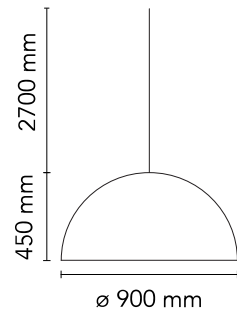

FLOS

F0002044 Gold

Skygarden 2

Designed by Marcel Wanders, 2007

Halogen - 205W

Suspension luminaire providing diffused lighting. Hemispherical, mechanically-processed cast plaster diffuser, painted white inside. Outer finish: rust, glossy black, glossy white or matte gold. Plaster diffuser support in die-cast aluminum alloy. Upper cable gland and blocking ring nut in black injection-molded PC. Shaped, adjustment screws. Transparent, injection-molded, upper and lower silicone shock absorbers. Lampholder and fixing support in PPS. Flashed and blown opal glass diffuser. Molded fixing ring nut in die-cast aluminum alloy with alodine plating. Frieze in photo-etched and mechanically drawn AISI 304 steel. Molded and galvanized steel ceiling attachment. Gray, injection-molded PC rose, painted the same color as the body.

Are you a professional and your project needs consulting and support?

[BOOK AN APPOINTMENT](#)

Main specifications

EAN	8059607012925
Mounting	Suspension
Environment	Indoor dry location
Light source type	Bulb
Lamp category	Halogen
Lamp holder	E27
Ilcos	HSGS
Number of heads	1
Power (W)	205

Physical

Colour	Gold
Cord length (mm)	2700
Net weight (kg)	29
Package height (cm)	680
Package width (cm)	1120
Package length (cm)	1120
Package volume (m3)	0.85
IP internal	20

Download

[Mounting instructions](#)  PDF