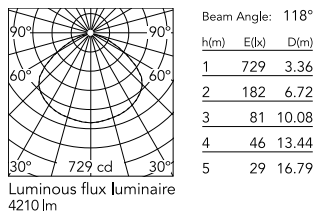

Schematic light drawing

Photometric

Lighting type	Direct
Light distribution	Symmetric

Electrical

Insulation class	I
Frequency (Hz)	50/60
Main voltage (Vac)	220-250
Dimmable	Yes
Dimming interface	Remote Dimmable (Dimmer Not Included)
Batteries inside	No
Charging min time	No