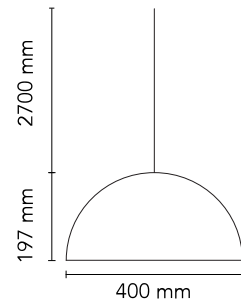

FLOS

F6405009 White

Skygarden Small

Designed by Marcel Wanders, 2020

LED retrofit - 10W

Hanging lamp with diffuse light. Plaster dome with white interior and exterior finishes in the following colours: rust, shiny black, shiny white, or opaque gold. Dome support in aluminium alloy. Diffuser in blown milk glass. Decoration in photoengraved and deep drawn stainless steel. Polycarbonate rose in the same colour as the dome.

Are you a professional and your project needs consulting and support?

[BOOK AN APPOINTMENT](#)

Main specifications

EAN	8059607034972
Mounting	Suspension
Environment	Indoor dry location
Light source type	Bulb
Lamp category	LED retrofit
Lamp type	T28
Lamp holder	E14
Bulb finish	Frosted
Number of heads	1
Power (W)	10
System power (W)	10

Physical

Colour	White
Length (mm)	400
Cord length (mm)	2700
Net weight (kg)	5
Package volume (m3)	0.1
IP internal	20

Download

[Mounting instructions](#)  PDF

[Spare Parts](#)  PDF

Photometric Files

[LDT / IES](#)  LDT