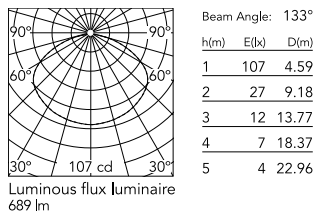

Schematic light drawing

Photometric

Lighting type	Direct
Light distribution	Symmetric

Electrical

Insulation class	I
Frequency (Hz)	50/60
Main voltage (Vac)	220-250
Dimmable	Yes
Dimming interface	Remote Dimmable (Dimmer Not Included)
Batteries inside	No