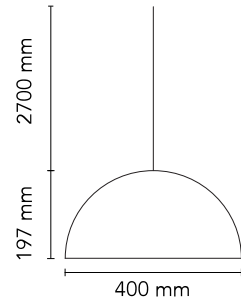

FLOS

■ F6405030 Black

Skygarden Small

Designed by Marcel Wanders, 2020

LED retrofit - 10W

Hanging lamp with diffuse light. Plaster dome with white interior and exterior finishes in the following colours: rust, shiny black, shiny white, or opaque gold. Dome support in aluminium alloy. Diffuser in blown milk glass. Decoration in photoengraved and deep drawn stainless steel. Polycarbonate rose in the same colour as the dome.

Are you a professional and your project needs consulting and support?

[BOOK AN APPOINTMENT](#)

Main specifications

EAN	8059607034989
Mounting	Suspension
Environment	Indoor dry location
Light source type	Bulb
Lamp category	LED retrofit
Lamp type	T28
Lamp holder	E14
Bulb finish	Frosted
Number of heads	1
Power (W)	10
System power (W)	10

Physical

Colour	Black
Length (mm)	400
Cord length (mm)	2700
Net weight (kg)	5
Package volume (m3)	0.1
IP internal	20

Download

[Mounting instructions](#)  PDF

[Spare Parts](#)  PDF

Photometric Files

[LDT / IES](#)  LDT