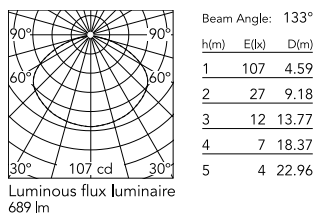

Schematic light drawing

Photometric

Lighting type	Direct
Light distribution	Symmetric

Electrical

Insulation class	I
Frequency (Hz)	50/60
Main voltage (Vac)	220-250
Dimmable	Yes
Dimming interface	Remote Dimmable (Dimmer Not Included)
Batteries inside	No