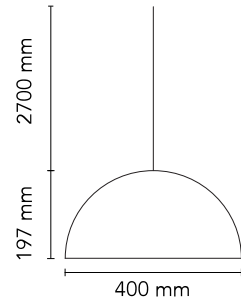

FLOS

■ F6405031 Matte Black

Skygarden Small

Designed by Marcel Wanders, 2020

LED retrofit - 10W

Hanging lamp with diffuse light. Plaster dome with white interior and exterior finishes in the following colours: rust, shiny black, shiny white, or opaque gold. Dome support in aluminium alloy. Diffuser in blown milk glass. Decoration in photoengraved and deep drawn stainless steel. Polycarbonate rose in the same colour as the dome.

Are you a professional and your project needs consulting and support?

[BOOK AN APPOINTMENT](#)

Main specifications

EAN	8059607034996
Mounting	Suspension
Environment	Indoor dry location
Light source type	Bulb
Lamp category	LED retrofit
Lamp type	T28
Lamp holder	E14
Bulb finish	Frosted
Number of heads	1
Power (W)	10
System power (W)	10

Physical

Colour	Matte Black
Length (mm)	400
Cord length (mm)	2700
Net weight (kg)	5
Package volume (m3)	0.1
IP internal	20

Download

[Mounting instructions](#)  PDF

[Spare Parts](#)  PDF

Photometric Files

[LDT / IES](#)  LDT