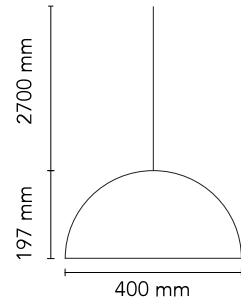

FLOS

F6405044 Gold

Skygarden Small

Designed by Marcel Wanders, 2020

LED retrofit - 10W

Hanging lamp with diffuse light. Plaster dome with white interior and exterior finishes in the following colours: rust, shiny black, shiny white, or opaque gold. Dome support in aluminium alloy. Diffuser in blown milk glass. Decoration in photoengraved and deep drawn stainless steel. Polycarbonate rose in the same colour as the dome.

Are you a professional and your project needs consulting and support?

BOOK AN APPOINTMENT