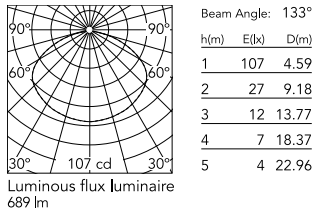

### Physical

Colour	Gold
Length (mm)	400
Cord length (mm)	2700
Net weight (kg)	5
Package volume (m3)	0.1
IP internal	20

### Photometric Files

LDT / IES [↓ LDT](#)

## Schematic light drawing