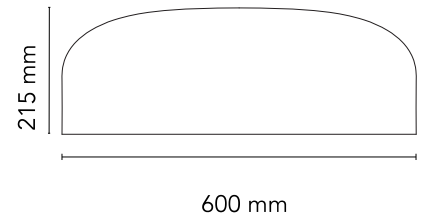

FLOS

F1366039 Green

Smithfield Ceiling Pro

Designed by Jasper Morrison, 2009

45W - 2791lm - 2700K - CRI> 95

Ceiling-mounted lamp providing direct light. Aluminium body. Available in gloss black, white, matt black, red, green or MUD. Injection-moulded opalescent methacrylate diffuser. Steel wall and ceiling attachment.

Are you a professional and your project needs consulting and support?

[BOOK AN APPOINTMENT](#)