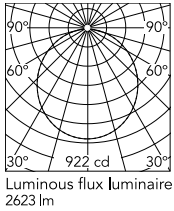

Physical

Colour	Green
Net weight (kg)	5.8
Package height (cm)	31
Package width (cm)	71
Package length (cm)	71
Package volume (m3)	0.16
IP internal	20

Download

[Mounting instructions](#)  PDF

[Spare Parts](#)  PDF

Photometric Files

[LDT / IES](#)  LDT

Technical Drawings

[2D](#)  ZIP

[3D](#)  ZIP

[Bim](#)  ZIP

Schematic light drawing

Photometric