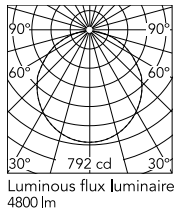

Physical

Colour	White
Length (mm)	600
Net weight (kg)	4.5
Package volume (m3)	0.16
IP internal	20

Download

[Mounting instructions](#)  PDF

[Spare Parts](#)  PDF

Schematic light drawing

Photometric

Lighting type	Direct
Light distribution	Roto symmetric