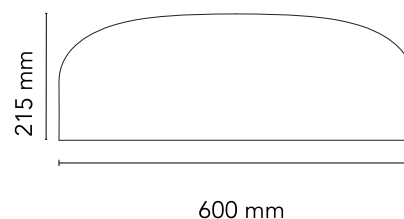

FLOS

F1370009 White

Smithfield Ceiling

Designed by Jasper Morrison, 2009

Halogen - 4 x 70W

Ceiling-mounted lamp providing direct light. Aluminium body. Available in gloss black, white, matt black, green, red or MUD. Injection-moulded opalescent methacrylate diffuser. Steel wall and ceiling attachment.

Are you a professional and your project needs consulting and support?

[BOOK AN APPOINTMENT](#)

Main specifications

EAN	8059607031278
Mounting	Ceiling
Environment	Indoor dry location
Light source type	Bulb
Lamp category	Halogen
Lamp type	A70
Lamp holder	E27
Ilcos	HSGSA
Bulb finish	Frosted
Number of heads	4
Power (W)	70
System power (W)	280

Physical

Colour	White
Length (mm)	600
Net weight (kg)	4.5
Package volume (m3)	0.16
IP internal	20

Download

[Mounting instructions](#)  PDF

[Spare Parts](#)  PDF

Schematic light drawing

Photometric

Lighting type	Direct
Light distribution	Roto symmetric