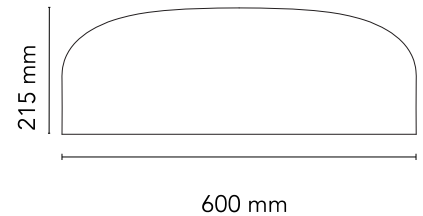

FLOS

■ F1370021 Mud

Smithfield Ceiling

Designed by Jasper Morrison, 2009

Halogen - 4 x 70W

Ceiling-mounted lamp providing direct light. Aluminium body. Available in gloss black, white, matt black, green, red or MUD. Injection-moulded opalescent methacrylate diffuser. Steel wall and ceiling attachment.

Are you a professional and your project needs consulting and support?

[BOOK AN APPOINTMENT](#)