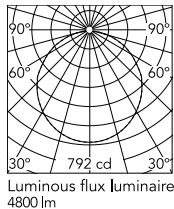

Schematic light drawing

Photometric

Lighting type	Direct
Light distribution	Roto symmetric

Electrical

Insulation class	I
Frequency (Hz)	50/60
Main voltage (Vac)	220-250
Dimmable	Yes
Dimming interface	Remote Dimmable (Dimmer Not Included)
Batteries inside	No