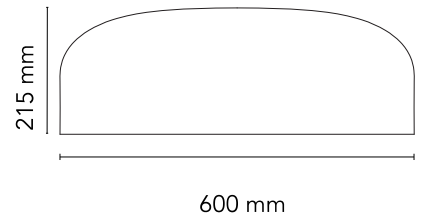

Are you a professional and your project needs consulting and support?

[BOOK AN APPOINTMENT](#)

Main specifications

EAN	8059607031292
Mounting	Ceiling
Environment	Indoor dry location
Light source type	Bulb
Lamp category	Halogen
Lamp type	A70
Lamp holder	E27
Ilcos	HSGSA
Bulb finish	Frosted
Number of heads	4
Power (W)	70
System power (W)	280

Physical

Colour	Glossy Black
Length (mm)	600
Net weight (kg)	4.5
Package volume (m3)	0.16
IP internal	20

Download

- [Mounting instructions](#)  PDF
- [Spare Parts](#)  PDF

Schematic light drawing

Photometric