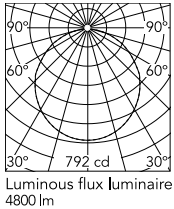

Physical

Colour	Glossy Black
Length (mm)	600
Net weight (kg)	4.5
Package volume (m3)	0.16
IP internal	20

Download

- [Mounting instructions](#)  PDF
- [Spare Parts](#)  PDF

Schematic light drawing

Photometric