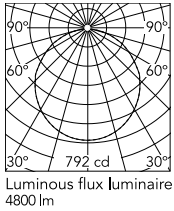

Physical

Colour	Matte Black
Length (mm)	600
Net weight (kg)	4.5
Package volume (m3)	0.16
IP internal	20

Download

- [Mounting instructions](#) PDF
- [Spare Parts](#) PDF

Schematic light drawing

Photometric

Lighting type	Direct
Light distribution	Roto symmetric