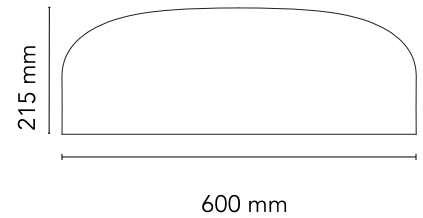

Are you a professional and your project needs consulting and support?

[BOOK AN APPOINTMENT](#)

Main specifications

EAN	8059607031315
Mounting	Ceiling
Environment	Indoor dry location
Light source type	Bulb
Lamp category	Halogen
Lamp type	A70
Lamp holder	E27
Ilcos	HSGSA
Bulb finish	Frosted
Number of heads	4
Power (W)	70
System power (W)	280

Physical

Colour	Matte Black
Length (mm)	600
Net weight (kg)	4.5
Package volume (m3)	0.16
IP internal	20

Download

- [Mounting instructions](#) PDF
- [Spare Parts](#) PDF

Schematic light drawing

Photometric

Lighting type	Direct
Light distribution	Roto symmetric