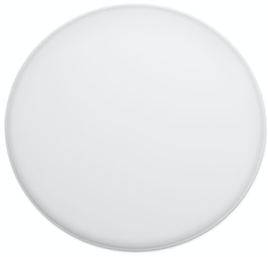

Spare Parts

RF19022

Methacrylate diffuser