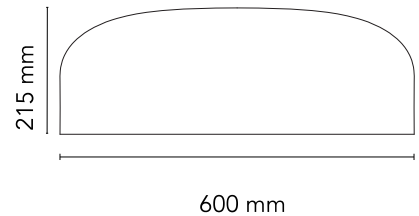

Are you a professional and your project needs consulting and support?

[BOOK AN APPOINTMENT](#)

Main specifications

EAN	8059607031308
Mounting	Ceiling
Environment	Indoor dry location
Light source type	Bulb
Lamp category	Halogen
Lamp type	A70
Lamp holder	E27
Ilcos	HSGSA
Bulb finish	Frosted
Number of heads	4
Power (W)	70
System power (W)	280

Physical

Colour	Red
Length (mm)	600
Net weight (kg)	4.5
Package volume (m3)	0.16
IP internal	20

Download

[Mounting instructions](#)  PDF

[Spare Parts](#)  PDF

Schematic light drawing

Photometric

Lighting type	Direct
Light distribution	Roto symmetric