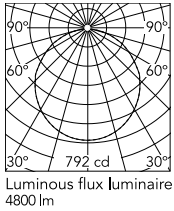

Physical

Colour	Red
Length (mm)	600
Net weight (kg)	4.5
Package volume (m3)	0.16
IP internal	20

Download

[Mounting instructions](#)  PDF

[Spare Parts](#)  PDF

Schematic light drawing

Photometric

Lighting type	Direct
Light distribution	Roto symmetric