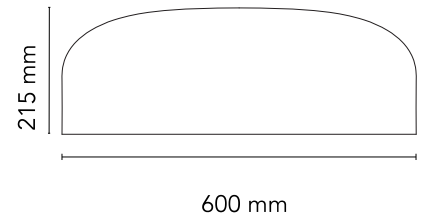

Are you a professional and your project needs consulting and support?

[BOOK AN APPOINTMENT](#)

Main specifications

EAN	8059607031322
Mounting	Ceiling
Environment	Indoor dry location
Light source type	Bulb
Lamp category	Halogen
Lamp type	A70
Lamp holder	E27
Ilcos	HSGSA
Bulb finish	Frosted
Number of heads	4
Power (W)	70
System power (W)	280

Physical

Colour	Green
Length (mm)	600
Net weight (kg)	4.5
Package volume (m3)	0.16
IP internal	20

Download

[Mounting instructions](#)  PDF

[Spare Parts](#)  PDF

Schematic light drawing

Photometric

Lighting type	Direct
Light distribution	Roto symmetric