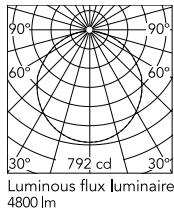

Physical

Colour	Green
Length (mm)	600
Net weight (kg)	4.5
Package volume (m3)	0.16
IP internal	20

Download

[Mounting instructions](#)  PDF

[Spare Parts](#)  PDF

Schematic light drawing

Photometric

Lighting type	Direct
Light distribution	Roto symmetric