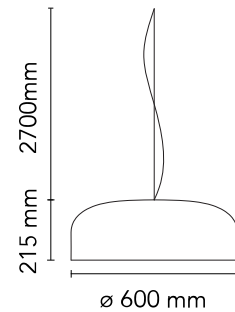

### Physical

Colour	White
Length (mm)	600
Cord length (mm)	2700
Net weight (kg)	4.5
Package volume (m3)	0.16
IP internal	20