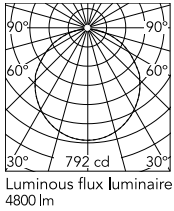

Schematic light drawing

Photometric

Lighting type	Direct
Light distribution	Roto symmetric

Electrical

Insulation class	I
Frequency (Hz)	50/60
Main voltage (Vac)	220-250
Dimmable	Yes
Dimming interface	Remote Dimmable (Dimmer Not Included)
Batteries inside	No