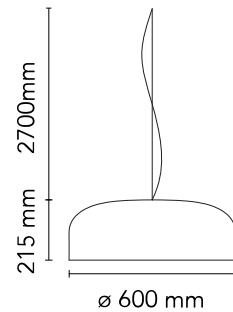

### Physical

Colour	Black
Length (mm)	600
Cord length (mm)	2700
Net weight (kg)	4.5
Package volume (m3)	0.16
IP internal	20