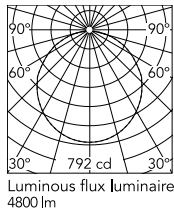

Schematic light drawing

Photometric

Lighting type	Direct
Light distribution	Roto symmetric

Electrical

Insulation class	I
Frequency (Hz)	50/60
Main voltage (Vac)	220-250
Dimmable	Yes
Dimming interface	Remote Dimmable (Dimmer Not Included)
Batteries inside	No