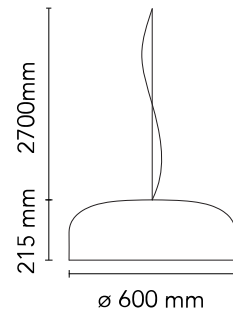

FLOS

■ F1371031 Matte Black

Smithfield Suspension

Designed by Jasper Morrison, 2009

Halogen - 4 x 70W

Suspension lamp with direct light. Aluminium body. Available in gloss black, matte black, red, green, white or MUD. Injection-moulded opalescent methacrylate diffuser. Steel ceiling attachment with steel suspension cable, 5 pole electric cable in PTFE double insulation, working length 2700 mm.

Are you a professional and your project needs consulting and support?

[BOOK AN APPOINTMENT](#)

Main specifications

EAN	8059607031353
Mounting	Suspension
Environment	Indoor dry location
Light source type	Bulb
Lamp category	Halogen
Lamp type	A70
Lamp holder	E27
Ilcos	HSGSA
Bulb finish	Frosted
Number of heads	4
Power (W)	70
System power (W)	280

Physical

Colour	Matte Black
Length (mm)	600
Cord length (mm)	2700
Net weight (kg)	4.5
Package volume (m3)	0.16
IP internal	20

Download

[Mounting instructions](#)  PDF

[Spare Parts](#)  PDF

Schematic light drawing