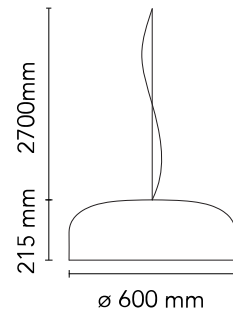

FLOS

 F1371035 Red

Smithfield Suspension

Designed by Jasper Morrison, 2009

Halogen - 4 x 70W

Suspension lamp with direct light. Aluminium body. Available in gloss black, matt black, red, green, white or MUD. Injection-moulded opalescent methacrylate diffuser. Steel ceiling attachment with steel suspension cable, 5 pole electric cable in PTFE double insulation, working length 2700 mm.

Are you a professional and your project needs consulting and support?

[BOOK AN APPOINTMENT](#)

Main specifications

EAN	8059607031360
Mounting	Suspension
Environment	Indoor dry location
Light source type	Bulb
Lamp category	Halogen
Lamp type	A70
Lamp holder	E27
Ilcos	HSGSA
Bulb finish	Frosted
Number of heads	4
Power (W)	70
System power (W)	280

Physical

Colour	Red
Length (mm)	600
Cord length (mm)	2700
Net weight (kg)	4.5
Package volume (m3)	0.16
IP internal	20

Download

[Mounting instructions](#)  PDF

[Spare Parts](#)  PDF

Schematic light drawing

Photometric