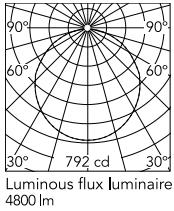

Physical

Colour	Red
Length (mm)	600
Cord length (mm)	2700
Net weight (kg)	4.5
Package volume (m3)	0.16
IP internal	20

Download

[Mounting instructions](#)  PDF

[Spare Parts](#)  PDF

Schematic light drawing

Photometric