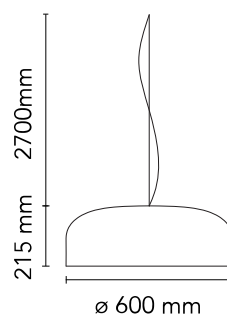

FLOS

 F1371039 Green

Smithfield Suspension

Designed by Jasper Morrison, 2009

Halogen - 4 x 70W

Suspension lamp with direct light. Aluminium body. Available in gloss black, matt black, red, green, white or MUD. Injection-moulded opalescent methacrylate diffuser. Steel ceiling attachment with steel suspension cable, 5 pole electric cable in PTFE double insulation, working length 2700 mm.

Are you a professional and your project needs consulting and support?

[BOOK AN APPOINTMENT](#)

Main specifications

EAN	8059607031377
Mounting	Suspension
Environment	Indoor dry location
Light source type	Bulb
Lamp category	Halogen
Lamp type	A70
Lamp holder	E27
Ilcos	HSGSA
Bulb finish	Frosted
Number of heads	4
Power (W)	70
System power (W)	280

Physical

Colour	Green
Length (mm)	600
Cord length (mm)	2700
Net weight (kg)	4.5
Package volume (m3)	0.16
IP internal	20

Download

[Mounting instructions](#)  PDF

[Spare Parts](#)  PDF

Schematic light drawing