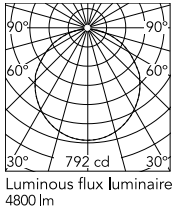

Physical

Colour	Green
Length (mm)	600
Cord length (mm)	2700
Net weight (kg)	4.5
Package volume (m3)	0.16
IP internal	20

Download

[Mounting instructions](#)  PDF

[Spare Parts](#)  PDF

Schematic light drawing