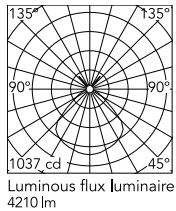

Schematic light drawing

Photometric

Lighting type	Indirect, Direct
Light distribution	Symmetric

Electrical

Insulation class	II
Frequency (Hz)	50/60
Main voltage (Vac)	220-240
Dimmable	Yes
Dimming interface	Remote Dimmable (Dimmer Not Included)
Plug type	Type C
Batteries inside	No
Charging min time	No