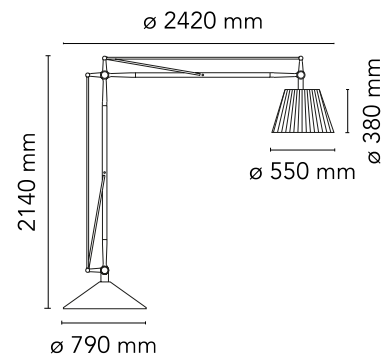

FLOS

F6366020 Fabric

SuperArchimoon

Designed by Philippe Starck, 2000

Halogen - 250W

Floor lamp providing direct and diffused light. Acid-etched hand-blown pressed borosilicate glass internal diffuser. Plissé cloth external diffuser. Sand-cast, aluminum diffuser support. Gray painted assembly composed of tubular aluminum arms and tie rods, stainless steel springs, and die-cast aluminum joints. Sand-cast aluminum base with gray painted spun aluminum cover. On the cable there is the electronic dimmer which allows the regulation of light brightness.

Are you a professional and your project needs consulting and support?

[BOOK AN APPOINTMENT](#)

Main specifications

EAN	8059607006290
Mounting	Floor
Environment	Indoor dry location
Light source type	Bulb
Lamp category	Halogen
Lamp holder	E27
Ilcos	HSGS
Number of heads	1
Power (W)	250

Physical

Colour	Fabric
Cord length (mm)	1600
Net weight (kg)	90.88
Package volume (m3)	1.28
IP internal	20

Download

[Mounting instructions](#) PDF

[Spare Parts](#) PDF

Photometric Files

[LDT / IES](#) LDT

Technical Drawings