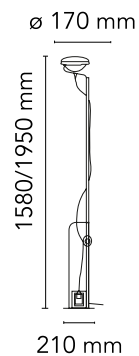

### Main specifications

EAN	8059607007198
Mounting	Floor
Environment	Indoor dry location
Light source type	Bulb
Lamp category	Halogen
Lamp holder	Gx16d
Number of heads	1
Power (W)	300

### Physical

Colour	Red
Cord length (mm)	2470
Net weight (kg)	8.2
Package height (cm)	1620
Package width (cm)	260
Package length (cm)	290
Package volume (m3)	0.12
IP internal	20

## Schematic light drawing

Beam Angle: 22°

h(m)	E(lx)	D(m)
1	24103	0.39
2	6026	0.79
3	2678	1.18
4	1506	1.58
5	964	1.97

Luminous flux luminaire  
3840 lm