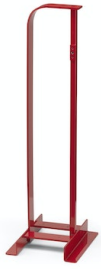

### INCLUDED

RF17899

Incandescent Reflector Lamp

GX16d 300W 2750K PAR56

Dimmable

## Spare Parts

RF02581

Lamp base

RF02774

Nickel plated brass cage

RF02775

Rod

RF04392