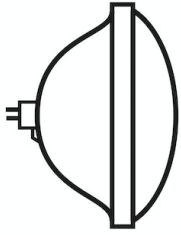

Schematic light drawing

Beam Angle: 22°

h(m)	E(lx)	D(m)
1	24103	0.39
2	6026	0.79
3	2678	1.18
4	1506	1.58
5	964	1.97

Luminous flux luminaire
3840 lm

Photometric

Lighting type	Indirect
Light distribution	Roto symmetric

Electrical

Insulation class	II
Frequency (Hz)	50/60
Main voltage (Vac)	220-240
Dimmable	Yes
Dimming interface	Dimmer Integrated
Plug type	Type C
Batteries inside	No
Charging min time	No

Bulbs

INCLUDED

RF17899

Incandescent Reflector Lamp

GX16d 300W 2750K PAR56

Dimmable