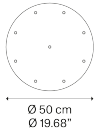

## Round Cluster System

9 Lights

Ø 47 cm  
Ø 18.50"  
Ø 4.2 cm  
Ø 1.65"

System

Cluster System

Structure: Metal

Code

Matte White – 9010

R04L09 1000