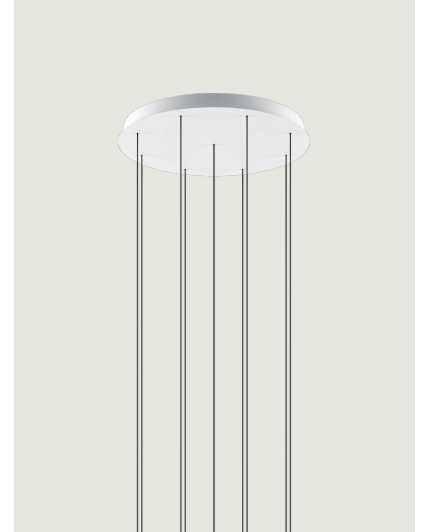

## Round Cluster System

### Model 9 Lights

Lodes's multiple round canopy (*Round Cluster System*) is a circular system for hanging suspension lights from the ceiling. It is a decorative element fitted with a variable but predefined number of holes and used to create more or less compact clusters of light fixtures based on the type of space and ceiling.

9 Lights

Ø 47 cm  
Ø 18.50"  
Ø 4.2 cm  
Ø 1.65"

System

Cluster System

Structure: Metal

Code

Matte White – 9010

R04L09 1000

Matte Black – 9005

R04L09 2000

Net weight: 5.80 kg

Parcels: 1

IP20