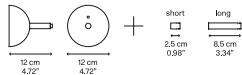

Sky-Fall,  
Design by Studio Italia Design

Model Sky-Fall wall bracket

In Sky-Fall, the traditional glass processing techniques embrace the most advanced LED technologies. The shape of Sky-Fall captures the imagination in its reminiscence of ancient decanters in precious blown glass. Its function amazes thanks to the innovative double 10 W LED source that diffuses direct and indirect light. Available in two sizes and in three finishes, three finishes, and now also in a 3000K light colour temperature version, Sky-Fall decorates both when it is on and when it is off.

Sky-Fall wall bracket

Structure: Metal

Code

Chrome

R99L01 4000

Net weight: 0.40 kg

Parcels: 1

CE