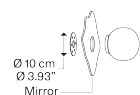

Volum,  
Design by Snøhetta

Model Volum mirror 14

Volum is an exclusive series of glass lamps that are poetically simple yet complex in their technical execution. The four blown glass globes with glossy white finish come in different sizes measuring 14, 22, 29 and 42 cm in diameter. Thanks to their inherently distinct shapes, they intuitively complement one another to form unique compositions.

Volum mirror 14

Light source

E14 LED  
1 x 15 W  
Ø max 5 cm – 1.96"  
W / L max 9 cm – 3.54"

Bulb not included

Structure: Silicone

Translucent

Diffuser: Blown glass

Polished White