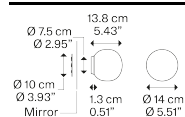

Volum,  
Design by Snøhetta

Model Volum mirror 14

Volum is an exclusive series of glass lamps that are poetically simple yet complex in their technical execution. The four blown glass globes with glossy white finish come in different sizes measuring 14, 22, 29 and 42 cm in diameter. Thanks to their inherently distinct shapes, they intuitively complement one another to form unique compositions.

Volum mirror 14

Light source

E14 LED  
1 x 15 W  
Ø max 5 cm – 1.96"  
W / L max 9 cm – 3.54"

Bulb not included

Structure: Silicone

Translucent

Diffuser: Blown glass

Polished White