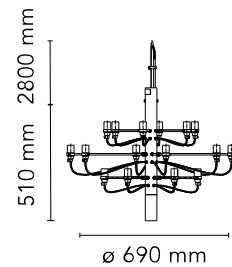

Are you a professional and your project needs consulting and support?

[BOOK AN APPOINTMENT](#)

Main specifications

EAN	8059607000380
Mounting	Suspension
Environment	Indoor dry location
Light source type	Bulb
Lamp category	LED retrofit
Lamp holder	E14
Ilcos	IBS/F
Number of heads	18
Power (W)	15

Physical

Colour	Brass
Cord length (mm)	2800
Net weight (kg)	3.57
Package volume (m3)	0.02
IP internal	20

Download

[Mounting instructions](#)  PDF

[Spare Parts](#)  PDF

Photometric

Lighting type	Total
Light distribution	Asymmetric