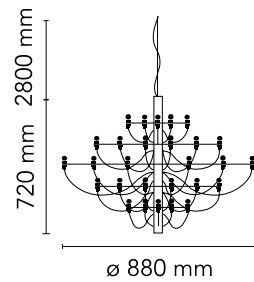

Are you a professional and your project needs consulting and support?

[BOOK AN APPOINTMENT](#)

Main specifications

EAN	8059607000007
Mounting	Suspension
Environment	Indoor dry location
Light source type	Bulb
Lamp category	LED retrofit
Lamp holder	E14
Ilcos	IBS/F
Number of heads	30
Power (W)	15

Physical

Colour	Matte Black
Cord length (mm)	2800
Net weight (kg)	5.6
Package volume (m3)	0.02
IP internal	20

Download

[Mounting instructions](#) PDF

[Spare Parts](#) PDF

Photometric Files

[LDT / IES](#) LDT

Technical Drawings

[2D](#) ZIP

[3D](#) ZIP

Schematic light drawing

Luminous flux Luminaire
5500 lm

Photometric

Lighting type	Total
Light distribution	Asymmetric

Electrical