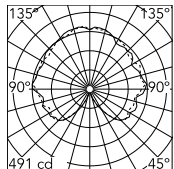

Physical

Colour	Matte Black
Cord length (mm)	2800
Net weight (kg)	5.6
Package volume (m3)	0.02
IP internal	20

Download

[Mounting instructions](#) PDF

[Spare Parts](#) PDF

Photometric Files

[LDT / IES](#) LDT

Technical Drawings

[2D](#) ZIP

[3D](#) ZIP

Schematic light drawing

Luminous flux Luminaire
5500 lm

Photometric

Lighting type	Total
Light distribution	Asymmetric

Electrical