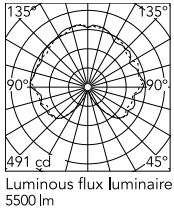

Schematic light drawing

Photometric

Lighting type	Total
Light distribution	Asymmetric

Electrical

Insulation class	I
Frequency (Hz)	50/60
Main voltage (Vac)	220-250
Dimmable	Yes
Dimming interface	Remote Dimmable (Dimmer Not Included)
Batteries inside	No
Charging min time	No