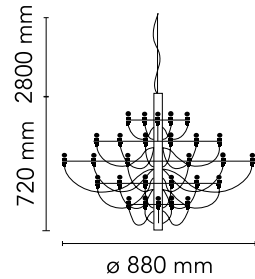

FLOS

A1401057 Chrome

2097/30 (frosted bulbs)

Designed by Gino Sarfatti, 1958

LED retrofit - 30 x 15W

Suspension lamp providing diffused light. Steel central structure with brass arms, both available either chromium-plated or golded. Steel ceiling fitting and rose.

Are you a professional and your project needs consulting and support?

[BOOK AN APPOINTMENT](#)

Main specifications

EAN	8059607000014
Mounting	Suspension
Environment	Indoor dry location
Light source type	Bulb
Lamp category	LED retrofit
Lamp holder	E14
Ilcos	IBS/F
Number of heads	30
Power (W)	15

Physical

Colour	Chrome
Cord length (mm)	2800
Net weight (kg)	5.6
Package volume (m3)	0.02
IP internal	20

Download

[Mounting instructions](#) PDF

[Spare Parts](#) PDF

Photometric Files

[LDT / IES](#) LDT

Technical Drawings