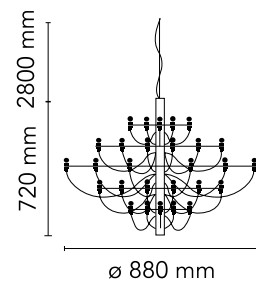

Are you a professional and your project needs consulting and support?

[BOOK AN APPOINTMENT](#)

Main specifications

EAN	8059607000021
Mounting	Suspension
Environment	Indoor dry location
Light source type	Bulb
Lamp category	LED retrofit
Lamp holder	E14
Ilcos	IBS/F
Number of heads	30
Power (W)	15

Physical

Colour	Brass
Cord length (mm)	2800
Net weight (kg)	5.6
Package volume (m3)	0.02
IP internal	20

Download

[Mounting instructions](#) PDF

[Spare Parts](#) PDF

Photometric Files

[LDT / IES](#) LDT

Technical Drawings