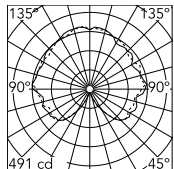

Schematic light drawing

Luminous flux Luminaire
5500 lm

Photometric

Lighting type	Total
Light distribution	Asymmetric

Electrical

Insulation class	I
Frequency (Hz)	50/60
Main voltage (Vac)	220-250
Dimmable	Yes
Dimming interface	Remote Dimmable (Dimmer Not Included)
Batteries inside	No
Charging min time	No