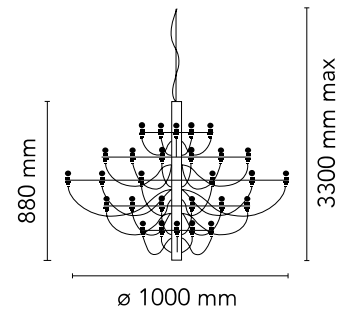

### Physical

Colour	Matte Black
Cord length (mm)	2800
Net weight (kg)	10.03
Package volume (m3)	0.04
IP internal	20