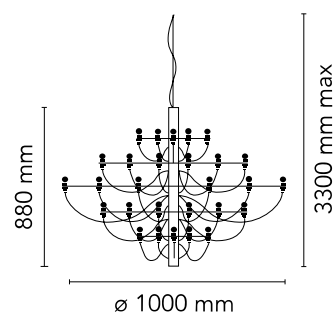

FLOS

A1501057 Chrome

2097/50 (frosted bulbs)

Designed by Gino Sarfatti, 1958

LED retrofit - 50 x 15W

Suspension lamp providing diffused light. Steel central structure with brass arms, both available either chromium-plated, black or golded. Steel ceiling fitting and rose.

Are you a professional and your project needs consulting and support?

[BOOK AN APPOINTMENT](#)

Main specifications

EAN	8059607000465
Mounting	Suspension
Environment	Indoor dry location
Light source type	Bulb
Lamp category	LED retrofit
Lamp holder	E14
Ilcos	IBS/F
Number of heads	50
Power (W)	15

Physical

Colour	Chrome
Cord length (mm)	2800
Net weight (kg)	10.03
Package volume (m3)	0.04
IP internal	20

Download

[Mounting instructions](#)  PDF

[Spare Parts](#)  PDF

Photometric Files

[LDT / IES](#)  LDT