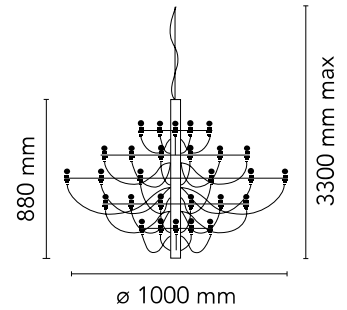

FLOS

A1501059 Brass

2097/50 (frosted bulbs)

Designed by Gino Sarfatti, 1958

LED retrofit - 50 x 15W

Suspension lamp providing diffused light. Steel central structure with brass arms, both available either chromium-plated, black or golded. Steel ceiling fitting and rose.

Are you a professional and your project needs consulting and support?

[BOOK AN APPOINTMENT](#)

Main specifications

EAN	8059607000472
Mounting	Suspension
Environment	Indoor dry location
Light source type	Bulb
Lamp category	LED retrofit
Lamp holder	E14
Ilcos	IBS/F
Number of heads	50
Power (W)	15

Physical

Colour	Brass
Cord length (mm)	2800
Net weight (kg)	10.03
Package volume (m3)	0.04
IP internal	20

Download

[Mounting instructions](#)  PDF

[Spare Parts](#)  PDF

Photometric Files

[LDT / IES](#)  LDT