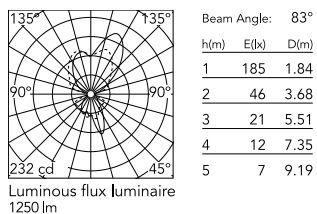

Schematic light drawing

Photometric

Lighting type	Indirect, Direct
Light distribution	Asymmetric

Electrical

Insulation class	I
Frequency (Hz)	50/60
Main voltage (Vac)	220-250
Dimmable	Yes
Dimming interface	Remote Dimmable (Dimmer Not Included)
Batteries inside	No
Charging min time	No