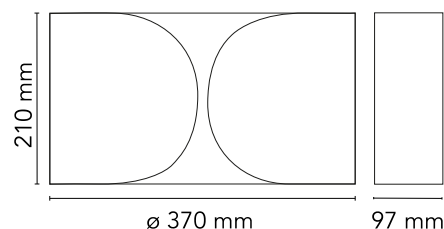

Are you a professional and your project needs consulting and support?

[BOOK AN APPOINTMENT](#)

Main specifications

| | |
|-------------------|---------------------|
| EAN | 8059607016022 |
| Mounting | Wall |
| Environment | Indoor dry location |
| Light source type | Bulb |
| Lamp category | Halogen |
| Lamp holder | E27 |
| Ilcos | HSGS |
| Number of heads | 2 |
| Power (W) | 100 |

Physical

| | |
|---------------------|--------------|
| Colour | Black Nickel |
| Net weight (kg) | 3.63 |
| Package height (cm) | 145 |
| Package width (cm) | 400 |
| Package length (cm) | 240 |
| Package volume (m3) | 0.01 |
| IP internal | 20 |