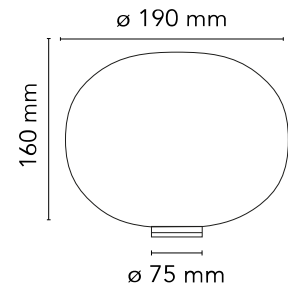

FLOS

F3330009 White

Glo-Ball Basic Zero Dimmer

Designed by Jasper Morrison, 2009

Halogen - 60W

Table/desk lamp providing diffused light. Diffuser consisting of an externally acidetched, hand blown, flashed opaline glass and a die-cast aluminum threaded ring nut with alodine plating finish. 30% fiberglass reinforced injection-molded polyamide base. Gray painted, die-cast aluminum diffuser support. On the cable there is the electronic dimmer which allows the regulation of light brightness.

Are you a professional and your project needs consulting and support?

BOOK AN APPOINTMENT

Main specifications

| | |
|-------------------|---------------------|
| EAN | 8059607019269 |
| Mounting | Table |
| Environment | Indoor dry location |
| Light source type | Bulb |
| Lamp category | Halogen |
| Lamp holder | E14 |
| Ilcos | HSGS |
| Number of heads | 1 |
| Power (W) | 60 |

Physical

| | |
|---------------------|-------|
| Colour | White |
| Cord length (mm) | 1900 |
| Net weight (kg) | 1 |
| Package height (cm) | 225 |
| Package width (cm) | 260 |
| Package length (cm) | 270 |
| Package volume (m3) | 0.02 |
| IP internal | 40 |