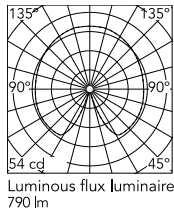

Schematic light drawing

Photometric

Lighting type	Total
Light distribution	Roto symmetric

Electrical

Insulation class	II
Frequency (Hz)	50/60
Main voltage (Vac)	220-240
Dimmable	Yes
Dimming interface	Dimmer Integrated
Plug type	Type C
Batteries inside	No
Charging min time	No