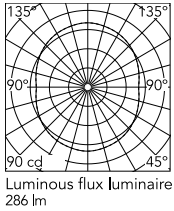

Schematic light drawing

Photometric

Lighting type	Total
Light distribution	Symmetric
CCT (K)	2700

Electrical

Insulation class	I
Frequency (Hz)	50/60
Main voltage (Vac)	120-277
LED voltage Vf (Vdc)	null
Driver	Integrated
Dimmable	Yes
Dimming type	Dimmable 0-10V, Dimmable Push, Dimmable 1-10V, Dimmable DALI 1
Dimming interface	Remote Dimmable (Dimmer Not Included)
Batteries inside	No
Charging min time	No

Ecodesign and Energy Labelling

This product contains a light source of energy efficiency class E

Replaceable (LED only)
light source by a
professional

Replaceable control
gear by a professional