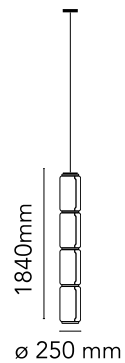

FLOS

■ F0277000 Black

Noctambule Suspension 4 Low Cylinder

Designed by Konstantin Grcic, 2019

45W - 1482lm - 2700K

Hanging lamps consisting of interconnecting glass modules reaching a length of 3,2 mt. (126.77") with 4 mt. (157.48") suspended power cable. Cylindrical and semi-spherical transparent blown glass structure, suspended die cast aluminium ring connector, hydroformed steel internal lateral arm and injection moulded optical opal silicone outer ring diffusers. The power supply unit within the ceiling rose can be used as a dimmer to adjust the light intensity by 10% to 100% in either direction by means of the 0-10/1-10V, PUSH, DALI control.

Are you a professional and your project needs consulting and support?

BOOK AN APPOINTMENT