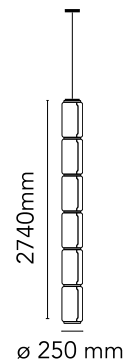

FLOS

■ F0279000 Black

Noctambule Suspension 6 Low Cylinder

Designed by Konstantin Grcic, 2019

63W - 2054lm - 2700K

Hanging lamps consisting of interconnecting glass modules reaching a length of 3,2 mt. (126.77") with 4 mt. (157.48") suspended power cable. Cylindrical and semi-spherical transparent blown glass structure, suspended die cast aluminium ring connector, hydroformed steel internal lateral arm and injection moulded optical opal silicone outer ring diffusers. The power supply unit within the ceiling rose can be used as a dimmer to adjust the light intensity by 10% to 100% in either direction by means of the 0-10/1-10V, PUSH, DALI control.

Are you a professional and your project needs consulting and support?

[BOOK AN APPOINTMENT](#)

Main specifications

EAN	8059607000748
Mounting	Suspension
Environment	Indoor dry location
Light source type	LED
LED type	LED Module
Power (W)	63
System flux (lm)	2054

Physical

Colour	Black
Cord length (mm)	4000
Canopy dimension (mm)	46
Net weight (kg)	23.9
Package volume (m3)	0.42
IP internal	20

Download

Mounting instructions	↓ PDF
Mounting instructions	↓ PDF
Spare Parts	↓ PDF