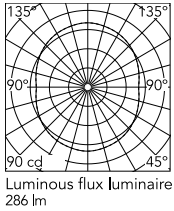

Physical

Colour	Black
Cord length (mm)	4000
Canopy dimension (mm)	46
Net weight (kg)	23.9
Package volume (m3)	0.42
IP internal	20

Download

Mounting instructions	↓ PDF
Mounting instructions	↓ PDF
Spare Parts	↓ PDF

Photometric Files

LDT / IES	↓ ZIP
-----------	-----------------------

Technical Drawings

3D	↓ ZIP
Bim	↓ ZIP

Schematic light drawing

Photometric

Lighting type	Total
Light distribution	Symmetric
CCT (K)	2700

Electrical