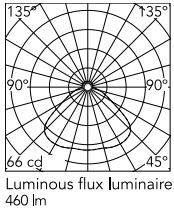

### Physical

Colour	Fabric
Cord length (mm)	2800
Net weight (kg)	0.41
Package height (cm)	160
Package width (cm)	180
Package length (cm)	245
Package volume (m3)	0.01
IP internal	20

### Photometric Files

[LDT / IES](#)  LDT

### Technical Drawings

[2D](#)  ZIP

[3D](#)  ZIP

## Schematic light drawing