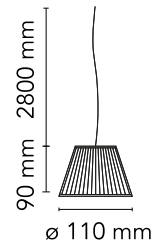

### Physical

Colour	Fabric
Cord length (mm)	2800
Net weight (kg)	0.41
Package height (cm)	160
Package width (cm)	180
Package length (cm)	245
Package volume (m3)	0.01
IP internal	20