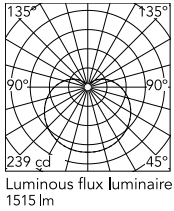

Schematic light drawing

Ecodesign and Energy Labelling

This product contains a light source of energy efficiency class D

Replaceable (LED only)
light source by a
professional

Photometric

Lighting type	Total
Light distribution	Roto symmetric
CCT (K)	2700

Electrical

Insulation class	III
Main voltage (Vac)	48
Forward voltage (V)	48
LED voltage Vf (Vdc)	null
Driver	Remote excluded
Dimmable	Yes
Dimming type	Electronic 48V
Dimming interface	Dimmer Integrated
Batteries inside	No
Charging min time	No