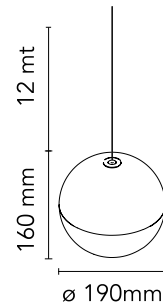

FLOS

F6486009 White

String Light - Sphere head - 12mt cable

Designed by Michael Anastassiades, 2014

21W - 1515lm - 2700K

Suspension lamp providing diffused light. Black, white or blue varnished die-cast aluminium body coated with clear soft-touch varnish. Optical diffuser in opal PC. Suspension system of 12 metres with Kevlar reinforced coaxial cable. Available with wall/ceiling connection in black PC and power supply with floor switch in black varnished PC. The on/off switch is electronic with optical and touch dimm mechanism included or touch dimm and CASAMBI Ready version. Dimmer included. Compulsory to add either floor switch or ceiling/wall rose.

Are you a professional and your project needs consulting and support?

[BOOK AN APPOINTMENT](#)