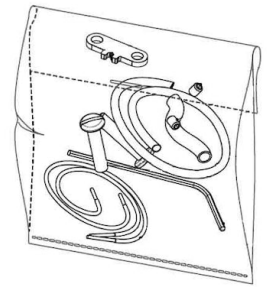

## Spare Parts

RF22934

Power supply unit for led

RF6480109

Kit with white hooks and white cable clamps

RF6480200

Kit with allen key and screws for ceiling rose assembly

RFU648200

Kit with allen key and screws for ceiling rose assembly