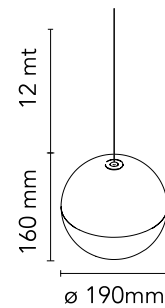

FLOS

F6486014 Blue

String Light - Sphere head - 12mt cable

Designed by Michael Anastassiades, 2014

21W - 1515lm - 2700K

Suspension lamp providing diffused light. Black, white or blue varnished die-cast aluminium body coated with clear soft-touch varnish. Optical diffuser in opal PC. Suspension system of 12 metres with Kevlar reinforced coaxial cable. Available with wall/ceiling connection in black PC and power supply with floor switch in black varnished PC. The on/off switch is electronic with optical and touch dimm mechanism included or touch dimm and CASAMBI Ready version. Dimmer included. Compulsory to add either floor switch or ceiling/wall rose.

Are you a professional and your project needs consulting and support?

[BOOK AN APPOINTMENT](#)