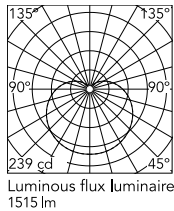

### Physical

Colour	Blue
Cord length (mm)	12000
Net weight (kg)	1.12
Package height (cm)	300
Package width (cm)	300
Package length (cm)	300
Package volume (m3)	0.03
IP internal	20

### Photometric Files

[LDT / IES](#)  LDT

## Schematic light drawing