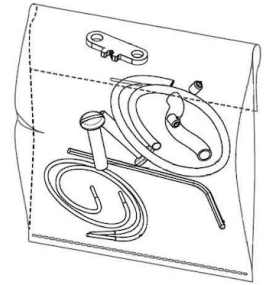

## Spare Parts

RF22934

Power supply unit for led

RF6480109

Kit with white hooks and white cable clamps

RF6480200

Kit with allen key and screws for ceiling rose assembly

RFU648200

Kit with allen key and screws for ceiling rose assembly