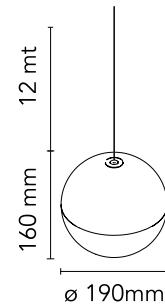

21W - 1515lm - 2700K

Suspension lamp providing diffused light. Black, white or blue varnished die-cast aluminium body coated with clear soft-touch varnish. Optical diffuser in opal PC. Suspension system of 12 metres with Kevlar reinforced coaxial cable. Available with wall/ceiling connection in black PC and power supply with floor switch in black varnished PC. The on/off switch is electronic with optical and touch dimm mechanism included or touch dimm and CASAMBI Ready version. Dimmer included. Compulsory to add either floor switch or ceiling/wall rose.

Are you a professional and your project needs consulting and support?

[BOOK AN APPOINTMENT](#)