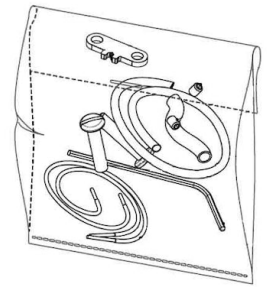

F6485009

String Light Cable

Spare Parts

RF22934

Power supply unit for led

RF6480109

Kit with white hooks and white cable clamps

RF6480200

Kit with allen key and screws for ceiling rose assembly

RFU648200

Kit with allen key and screws for ceiling rose assembly