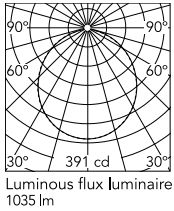

Schematic light drawing

Ecodesign and Energy Labelling

This product contains a light source of energy efficiency class D

Replaceable (LED only)
light source by a
professional

Photometric

Lighting type	Direct
Light distribution	Roto symmetric
CCT (K)	2700

Electrical

Insulation class	III
Main voltage (Vac)	48
Forward voltage (V)	48
LED voltage Vf (Vdc)	null
Driver	Remote excluded
Dimmable	Yes
Dimming type	Electronic 48V
Dimming interface	Dimmer Integrated
Batteries inside	No
Charging min time	No