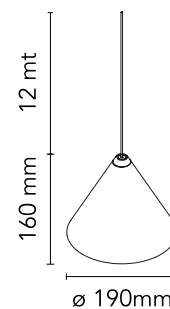

FLOS

F6487009 White

String Light - Cone head - 12mt cable

Designed by Michael Anastassiades, 2014

21W - 1035lm - 2700K

Suspension lamp providing diffused light. Black, white or blue varnished die-cast aluminium body coated with clear soft-touch varnish. Optical diffuser in opal PC. Suspension system of 12 metres with Kevlar reinforced coaxial cable. Available with wall/ceiling connection in black PC and power supply with floor switch in black varnished PC. The on/off switch is electronic with optical and touch dimm mechanism included or touch dimm and CASAMBI Ready version. Dimmer included. Compulsory to add either floor switch or ceiling/wall rose.

Are you a professional and your project needs consulting and support?

[BOOK AN APPOINTMENT](#)

Main specifications

EAN	8059607041444
Mounting	Suspension
Environment	Indoor dry location
Light source type	LED
LED type	LED array
Power (W)	21
System flux (lm)	1035

Physical

Colour	White
Cord length (mm)	12000
Net weight (kg)	1
Package height (cm)	300
Package width (cm)	300
Package length (cm)	300
Package volume (m3)	0.03
IP internal	20

Download

Mounting instructions	↓ PDF
Mounting instructions	↓ PDF
Mounting instructions	↓ PDF
Spare Parts	↓ PDF