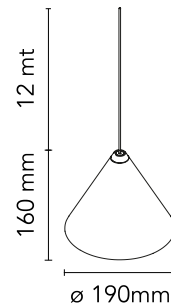

FLOS

 F6487014 Blue

String Light - Cone head - 12mt cable

Designed by Michael Anastassiades, 2014

21W - 1035lm - 2700K

Suspension lamp providing diffused light. Black, white or blue varnished die-cast aluminium body coated with clear soft-touch varnish. Optical diffuser in opal PC. Suspension system of 12 metres with Kevlar reinforced coaxial cable. Available with wall/ceiling connection in black PC and power supply with floor switch in black varnished PC. The on/off switch is electronic with optical and touch dimm mechanism included or touch dimm and CASAMBI Ready version. Dimmer included. Compulsory to add either floor switch or ceiling/wall rose.

Are you a professional and your project needs consulting and support?

[BOOK AN APPOINTMENT](#)

Main specifications

EAN	8059607041468
Mounting	Suspension
Environment	Indoor dry location
Light source type	LED
LED type	LED array
Power (W)	21
System flux (lm)	1035

Physical

Colour	Blue
Cord length (mm)	12000
Net weight (kg)	1
Package height (cm)	300
Package width (cm)	300
Package length (cm)	300
Package volume (m3)	0.03
IP internal	20

Download

Mounting instructions	↓ PDF
Mounting instructions	↓ PDF
Mounting instructions	↓ PDF
Spare Parts	↓ PDF