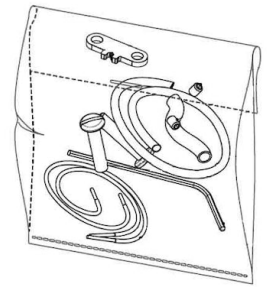

F6485014

String Light Cable

Spare Parts

RF22934

Power supply unit for led

RF6480109

Kit with white hooks and white cable clamps

RF6480200

Kit with allen key and screws for ceiling rose assembly

RFU648200

Kit with allen key and screws for ceiling rose assembly