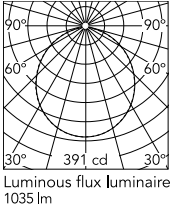

Schematic light drawing

Ecodesign and Energy Labelling

This product contains a light source of energy efficiency class D

Replaceable (LED only)
light source by a
professional

Photometric

Lighting type	Direct
Light distribution	Roto symmetric
CCT (K)	2700

Electrical

Insulation class	III
Main voltage (Vac)	48
Forward voltage (V)	48
LED voltage Vf (Vdc)	null
Driver	Remote excluded
Dimmable	Yes
Dimming type	Electronic 48V
Dimming interface	Dimmer Integrated
Batteries inside	No
Charging min time	No