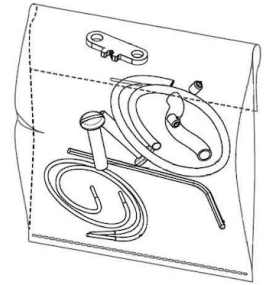

F6485009

String Light Cable

Spare Parts

RF22934

Power supply unit for led

RF6480109

Kit with white hooks and white cable clamps

RF6480200

Kit with allen key and screws for ceiling rose assembly

RFU648200

Kit with allen key and screws for ceiling rose assembly