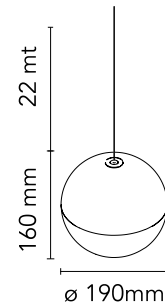

FLOS

F6496009 White

String Light - Sphere head - 22mt cable

Designed by Michael Anastassiades, 2014

21W - 1515lm - 2700K

Suspension lamp providing diffused light. Black, white or blue varnished die-cast aluminium body coated with clear soft-touch varnish. Optical diffuser in opal PC. Suspension system of 22 metres with Kevlar reinforced coaxial cable. Available with wall/ceiling connection in black PC and power supply with floor switch in black varnished PC. The on/off switch is electronic with optical and touch dimm mechanism included or touch dimm and CASAMBI Ready version. Dimmer included. Compulsory to add either floor switch or ceiling/wall rose.

Are you a professional and your project needs consulting and support?

[BOOK AN APPOINTMENT](#)