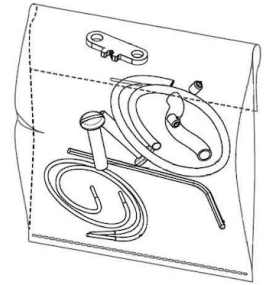

F6485014

String Light Cable

Spare Parts

RF22934

Power supply unit for led

RF6480109

Kit with white hooks and white cable clamps

RF6480200

Kit with allen key and screws for ceiling rose assembly

RFU648200

Kit with allen key and screws for ceiling rose assembly