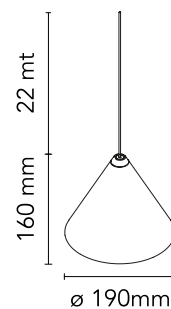

21W - 1035lm - 2700K

Suspension lamp providing diffused light. Black, white or blue varnished die-cast aluminium body coated with clear soft-touch varnish. Optical diffuser in opal PC. Suspension system of 22 metres with Kevlar reinforced coaxial cable. Available with wall/ceiling connection in black PC and power supply with floor switch in black varnished PC. The on/off switch is electronic with optical and touch dimm mechanism included or touch dimm and CASAMBI Ready version. Dimmer included. Compulsory to add either floor switch or ceiling/wall rose.

Are you a professional and your project needs consulting and support?

[BOOK AN APPOINTMENT](#)