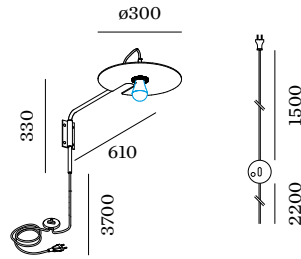

WEVER & DUCRÉ
LIGHTING

MIRRO 1.0 EXTENDED

6331E0LBO

Project
Type
Notes
Quantity
Date

GENERAL

Wall
 Surface
 Tilt max 35°
 Black Matt + Glossy Aluminium
 IP20
 Interior

LED

Lamp A60
 E27
 Socket E27
 max. 15.0 W

ELECTRICAL

dimmable
 220 - 240 V
 Class 2
 Safety distance 0.3 m

PHYSICAL

Length 300 mm
 Width 610 mm
 Height 330 mm
 0.9 kg
 cable plug with dimmer

Wall luminaire with extended bracket; surface Black Matt + Glossy Aluminium; powder coated; matt texture; shade: single side reflective aluminium composite panel; black textile cable plug with dimmer; +/- 35° tiltable; lamp socket E27; lamp type A60; max. 15W; 220 - 240 V; degree of protection IP20; PC2; lamp not included;

WEVER & DUCRÉ
LIGHTING

MIRRO 1.0 EXTENDED

6331EOLB0

LAMPS

A60 LED Lamp

TYPE	COLOUR	Ø · H (MM)	ORDERCODE
2700K E27	Gold Mirror	ø60-108	9 0 0 3 E 1 3 9
2700K E27	Silver Mirror	ø60-108	9 0 0 3 E 1 4 0
2200K E27	Gold Mirror	ø60-110	9 0 0 3 E 1 5 5