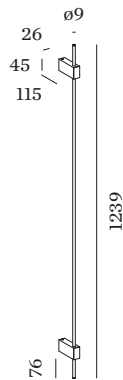

3000 K

ELECTRICAL

phase-cut dim

220 - 240 V

Total connected power 10.0 W

Class 1

Safety distance 0.3 m

PHYSICAL

Diameter 9 mm

Height 1239 mm

0.3 kg

Wall surface luminaire made from aluminium; surface Black Matt + Champagne; powder coated; matt texture; opal PMMA diffuser; PCB 3-step binning; phase-cut dim; light colour 3000 K; CRI (Colour Rendering Index) ≥ 90 ; 220 - 240 V; degree of protection IP20; PC1; driver included; light source replaceable by an authorized professional; control gear replaceable by end-user;

WEVER & DUCRÉ
LIGHTING

FINLIN WALL 3.0

370784CH5

MOUNTING

wall-/base-spacer

TYPE	L · W · H (MM)	ORDERCODE
FINLIN	45 · 27 · 38	9 0 0 1 9 5 B 0