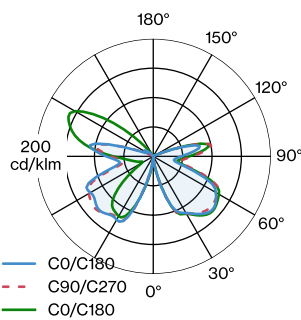

### PHYSICAL

Diameter 300 mm  
 Height 77 mm  
 0.7 kg

Round ceiling/wall surface luminaire made from aluminium; surface Black Matt + Light Gold; powder coated; matt texture; shade: single side reflective aluminium composited panel; lamp socket E27; lamp type A60; max. 15W; 220 - 240 V; degree of protection IP20; PC1; lamp not included;

### LIGHT DISTRIBUTION

WEVER & DUCRÉ  
LIGHTING